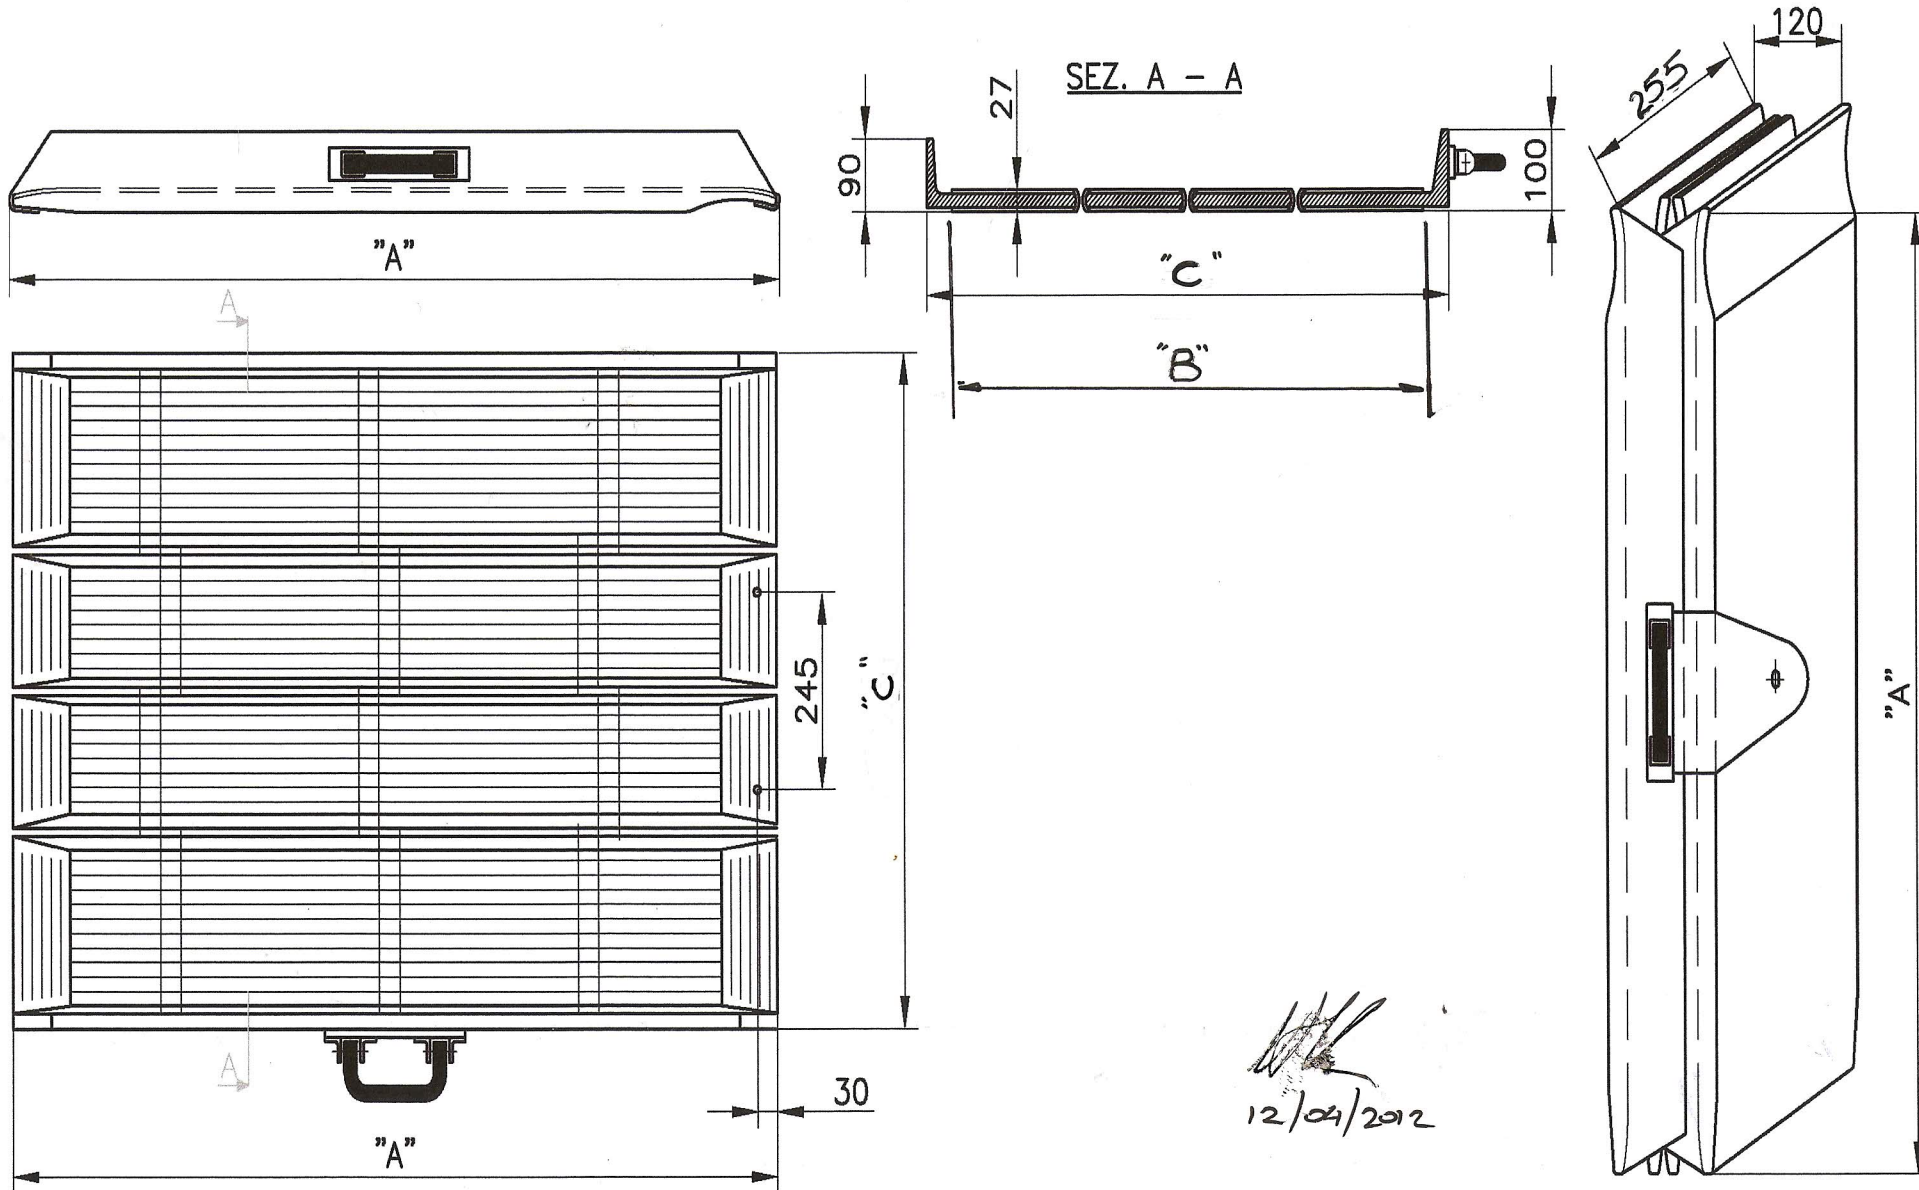

martyn industrials
 transport interior solutions
 www.martyn-industrials.com

Decpac Ramp (DDA COMPLIANT) for Transport Applications

Ramp Model	Length (mm)	Walking Surface Width (mm)	Overall Width when deployed (mm)	Weight (kg)	Comment
EBL120 Wide	"A"	"B"	"C"	11.00	DDA Compliant